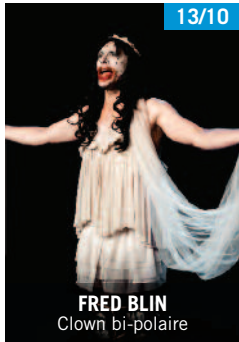

Chanson indé-scriptible

© Anne-Laure Etienne

BAMAHA

Fanfare indé-festive

© Vanessa Chambard

13/10

FRED BLIN

Clown bi-polaire

© Fanchon Bibille

20/10

**AZIZ SAHMAOUI
& ERIC LONGSWORTH**

Gnawa Jazz Folk

© PMA

ORIANE LACAILLE

Musique créole

© Fabien Tjeu